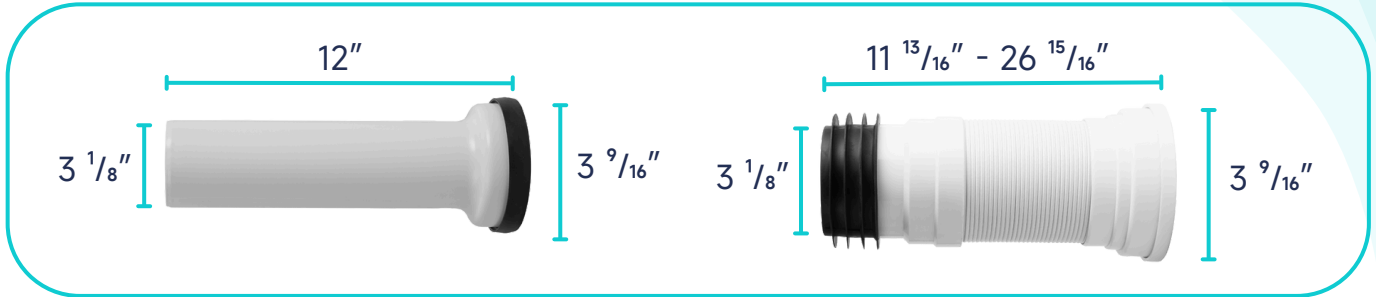

**MACERATING
FLO**

Innovation For A Better Flow

DIMENSIONAL DIAGRAM :

EXTENSION PIPES: