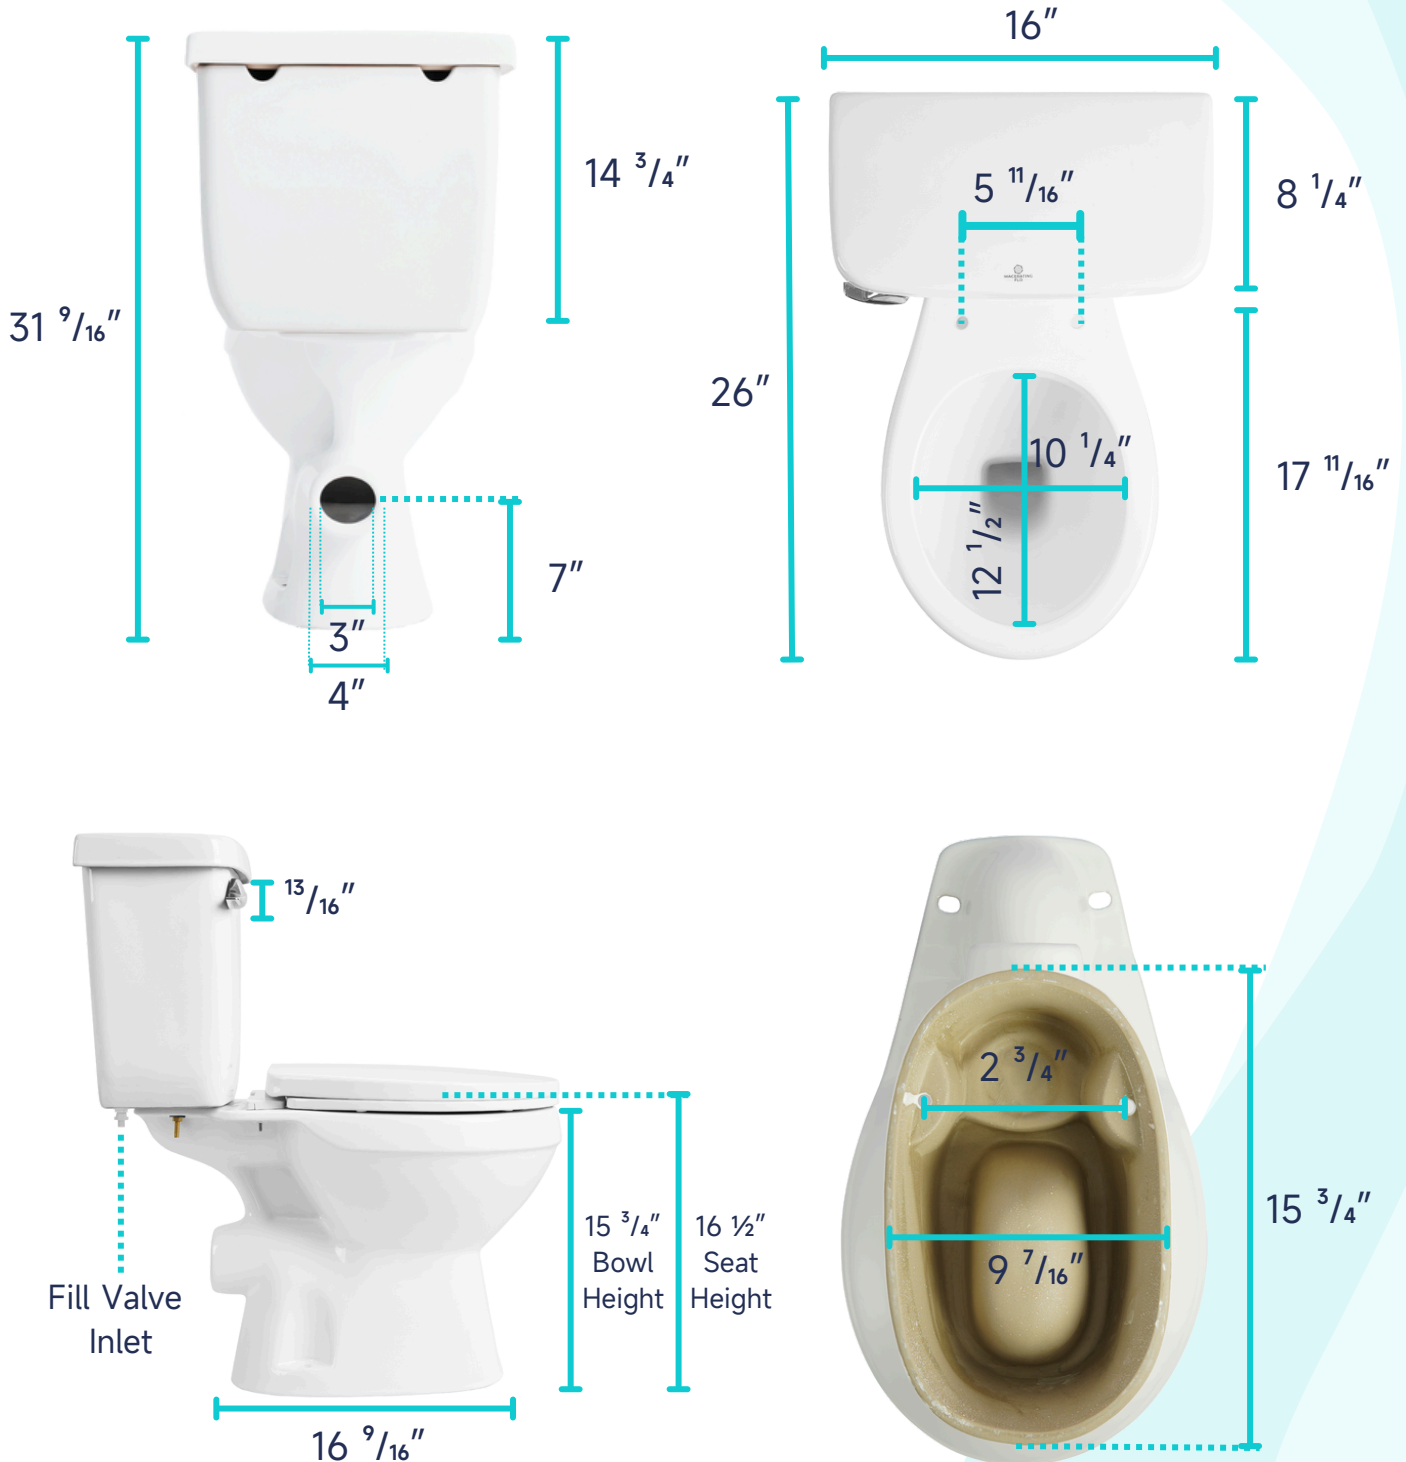

### FEATURES :

- Rear Discharge Two-Piece Toilet
- Chair-Height ( 16 1/2" )
- Powerful Direct Flush
- Space-Efficient Round Bowl
- Left-Handed Flush Lever

### SPECIFICATIONS :

- **N.W:** 72.8 LB
- **Dimension:** 26"L \* 31 9/16"H \* 16"W
- **Trap Type:** P-trap
- **Flush Type:** Direct Flush
- **Flush Rate:** 1.6GPF
- **Waste Outlet:** Wall
- **Seat Shape:** Round
- **Installation Type:** Floor Mounted
- **Quality Assurance:** 2-Year Warranty

## DIMENSIONAL DIAGRAM :

**MACERATING  
FLO**

Innovation For A Better Flow

## DIMENSIONAL DIAGRAM :